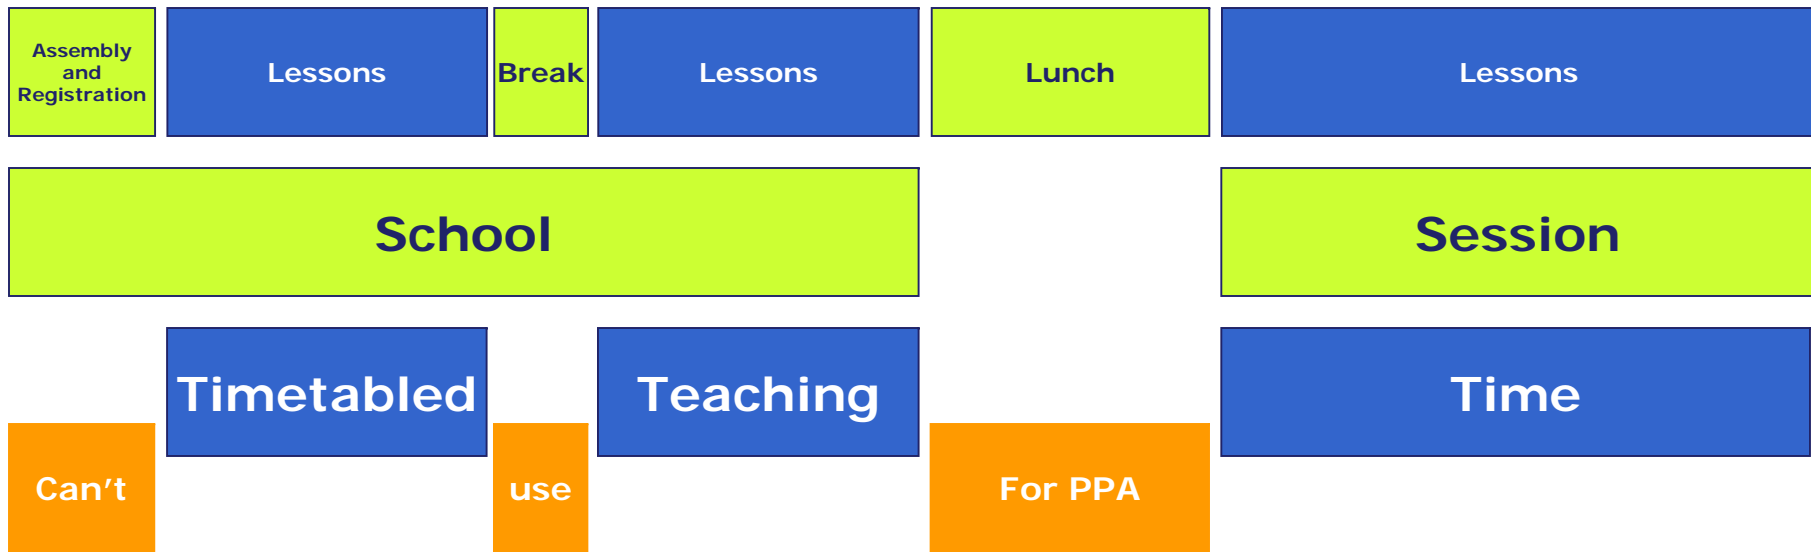

# When can guaranteed PPA time be allocated?

## An example of a school day

PPA time can only be allocated during timetabled teaching time